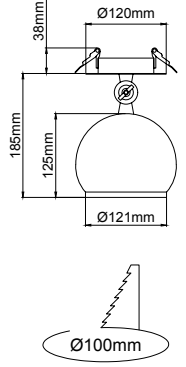

Order Code / Sipariş Kodu	Led Type / Led Tipi	Power / Güç	Lumen T _c =60° / Lümen	Kelvin / Kelvin	CRI / CRI	Beam Angles / Işık Açılar
TK6140	Osram Led	30W	3330lm	2700 K	CRI>80 / CRI>90	25° - 40°
TK6140	Osram Led	30W	3510lm	3000 K	CRI>80 / CRI>90	25° - 40°
TK6140	Osram Led	30W	3680lm	4000 K	CRI>80 / CRI>90	25° - 40°
TK6140	Osram Led	30W	3870lm	5000 K	CRI>80 / CRI>90	25° - 40°

Order Code / Sipariş Kodu	Led Type / Led Tipi	Power / Güç	Lumen T _c =60° / Lümen	Kelvin / Kelvin	CRI / CRI	Beam Angles / Işık Açılar
TK6140	Citizen Led	30W	3565lm	2700 K	CRI>80 / CRI>90	25° - 40°
TK6140	Citizen Led	30W	3740lm	3000 K	CRI>80 / CRI>90	25° - 40°
TK6140	Citizen Led	30W	3930lm	4000 K	CRI>80 / CRI>90	25° - 40°
TK6140	Citizen Led	30W	4125lm	5000 K	CRI>80 / CRI>90	25° - 40°

Order Code / Sipariş Kodu	Led Type / Led Tipi	Power / Güç	Lumen T _c =60° / Lümen	Kelvin / Kelvin	CRI / CRI	Beam Angles / Işık Açılar
TK6140	Samsung Led	30W	2940lm	2700 K	CRI>80 / CRI>90	25° - 40°
TK6140	Samsung Led	30W	3090lm	3000 K	CRI>80 / CRI>90	25° - 40°
TK6140	Samsung Led	30W	3240lm	4000 K	CRI>80 / CRI>90	25° - 40°
TK6140	Samsung Led	30W	3405lm	5000 K	CRI>80 / CRI>90	25° - 40°