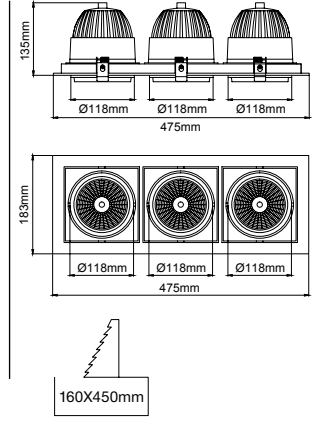

- With 99.9 pure aluminium body,
- Clever thermal design,
- High efficiency light reflector,
- Elektrostatic Paint,
- Can be used with both Citizen, Bridgelux , Tridonic and Osram led arrays,
- Main Voltage : 220 – 240V / 50 – 60 Hz.,
- Basic Colors : white , black , silver and special color options available upon request.

- %99.9 saflıkta alüminyum enjeksiyon gövde,
- Akıllı soğutma tasarımı,
- Işık verimliliği yüksek reflektör,
- Elektrostatik boyalı,
- Citizen, Bridgelux, Tridonic, Osram Led modüllerine uyumlu,
- 220 – 240V / 50 – 60 Hz enerji girişi,
- Standart renkler: beyaz, siyah, gri ve isteğe bağlı özel renk seçeneği mevcuttur.