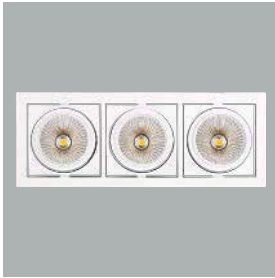

Order Code / Sipariş Kodu	Led Type / Led Tipi	Power / Güç	Lumen T_c=60° / Lümen	Kelvin / Kelvin	CRI / CRI	Beam Angles / Işık Açılımları
TK6030	Osram Led	3x30W	3x3330lm	2700 K	CRI>80 / CRI>90	25° - 40°
TK6030	Osram Led	3x30W	3x3510lm	3000 K	CRI>80 / CRI>90	25° - 40°
TK6030	Osram Led	3x30W	3x3680lm	4000 K	CRI>80 / CRI>90	25° - 40°
TK6030	Osram Led	3x30W	3x3870lm	5000 K	CRI>80 / CRI>90	25° - 40°
TK6030	Osram Led	3x40W	3x4000lm	2700 K	CRI>80 / CRI>90	25° - 40°
TK6030	Osram Led	3x40W	3x4210lm	3000 K	CRI>80 / CRI>90	25° - 40°
TK6030	Osram Led	3x40W	3x4420lm	4000 K	CRI>80 / CRI>90	25° - 40°
TK6030	Osram Led	3x40W	3x4640lm	5000 K	CRI>80 / CRI>90	25° - 40°